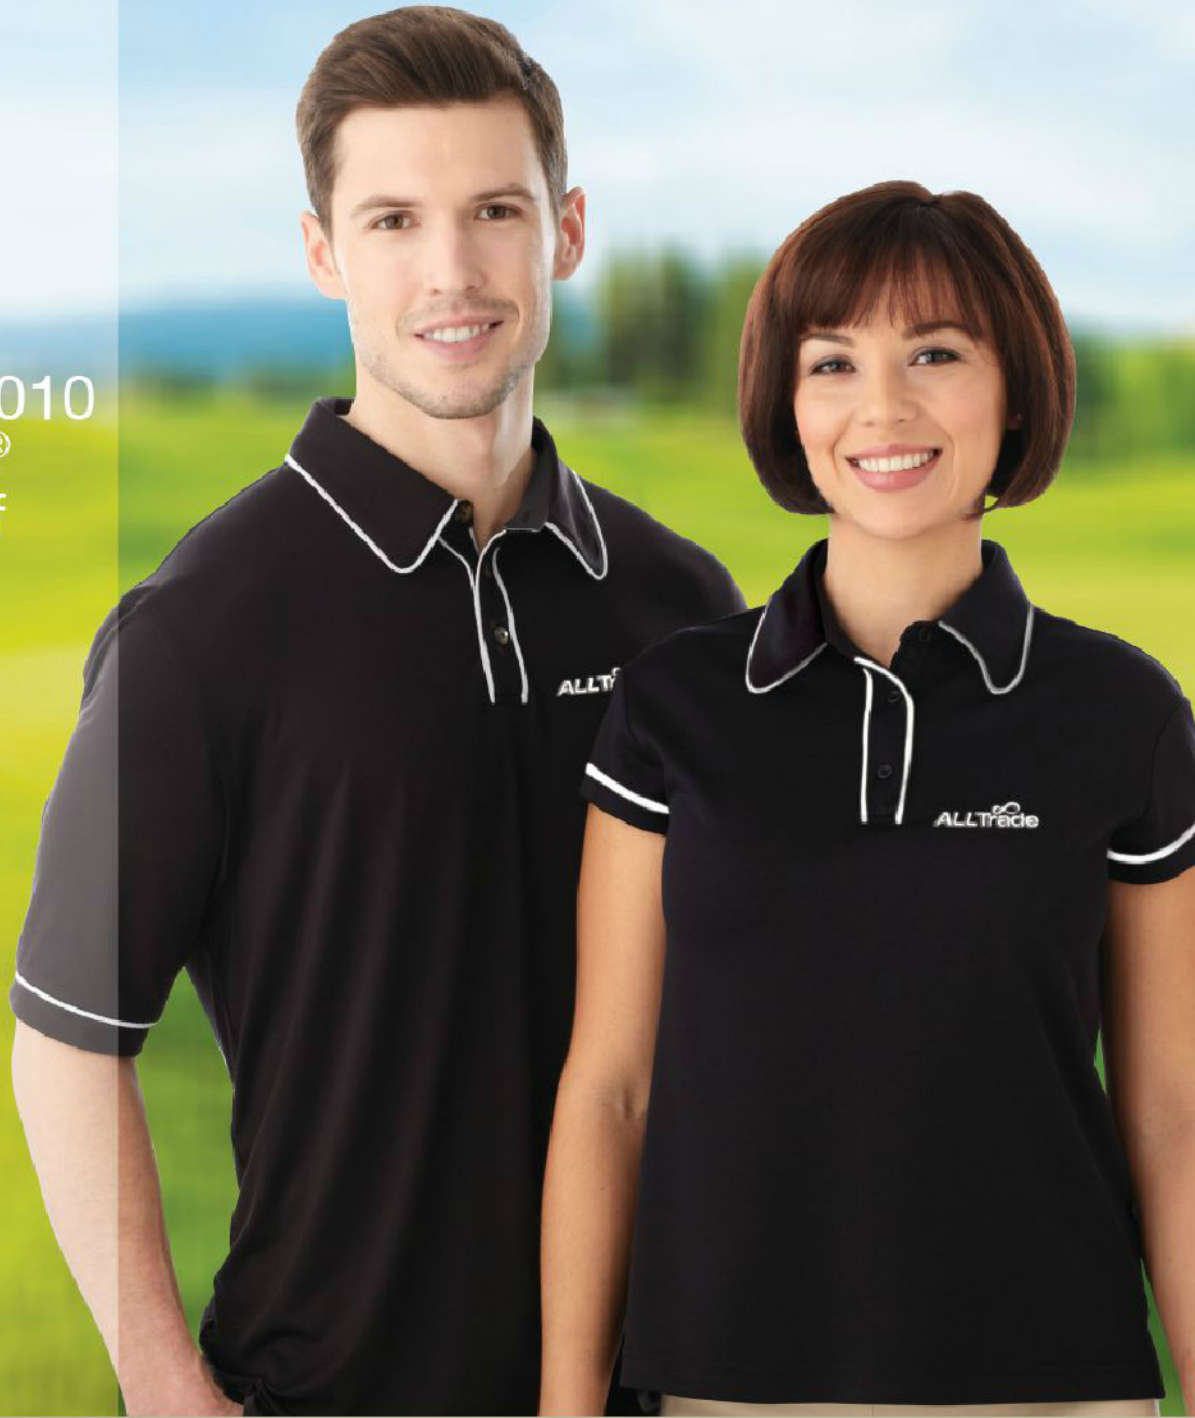

PG009 | PG010  
PGA TOUR®  
Legend Golf  
Shirt

**NEW**   
2 0 1 3

2013 PGA TOUR® Catalogue | Apparel