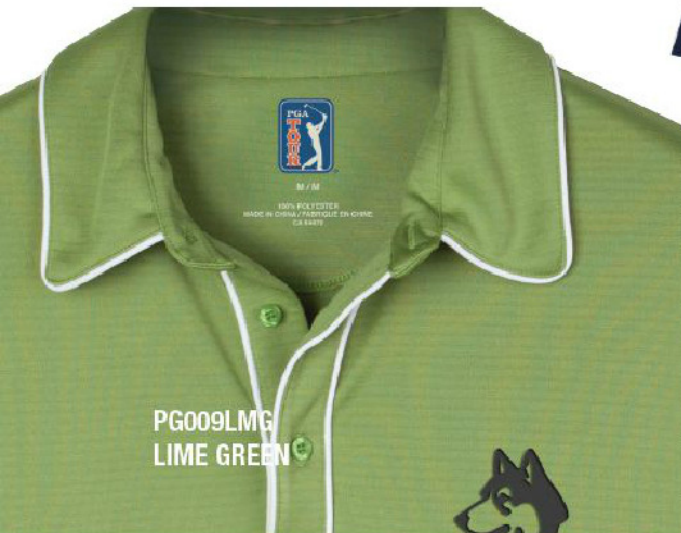

PG009PLM  
PLUM

PG009BLK  
BLACK

PG009ORG  
ORANGE

PG009RED  
RED

PG009LMG  
LIME GREEN

Tone on Tone  
PGA TOUR®  
Embroidery  
on left sleeve

www.esppromo.com

5